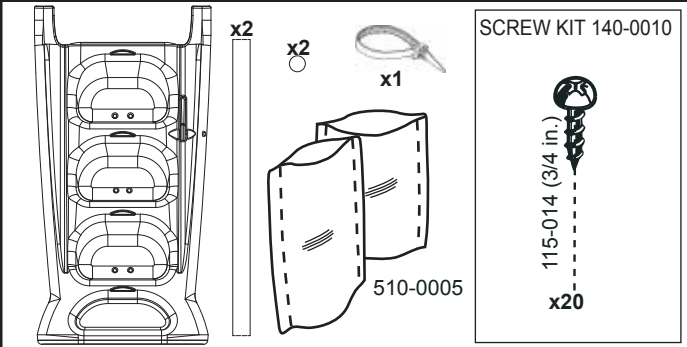

H2O 7000 WITH DECK KIT 0005

Contents of the H2O SKU # 7000

Contents deck kit SKU # 0005

Sand (not included)

⚠ WARNING

- ▶ Install the step on a flat surface.
- ▶ Do not jump or dive from the step.
- ▶ Remove the step from water when temperatures drop below freezing.
- ▶ In winter, the step should be stored in an area protected from snow.
- ▶ Never lift the step by its handrails.
- ▶ Use BATTERY operated tools to avoid electric shock near water.
- ▶ Ensure no corrosive materials are added to the step or hardware kit.
- ▶ The step must be installed per manufacturer's instructions.
- ▶ File off all stripped or sharp edges before assembly to avoid injuries and liner damage.
- ▶ The manufacturer is not responsible for damages or injuries caused by improper installation or use of product.
- ▶ To ease the installation of handrails and bolts, use a screwdriver to line up the holes.
- ▶ **Maximum weight: 300 lbs / 135 kg.**