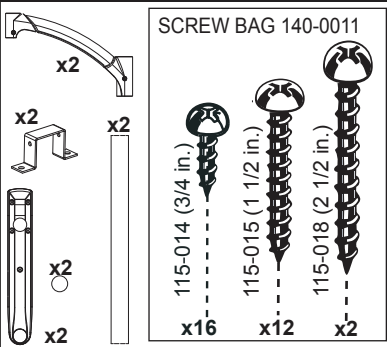

H2O 7000 WITH DECK KIT 0005

Contents of the H2O SKU # 7000

Contents deck kit SKU # 0005

Sand (not included)

⚠ WARNING

- ▶ Install the step on a flat surface.
- ▶ Do not jump or dive from the step.
- ▶ Remove the step from water when temperatures drop below freezing.
- ▶ In winter, the step should be stored in an area protected from snow.
- ▶ Never lift the step by its handrails.
- ▶ Use BATTERY operated tools to avoid electric shock near water.
- ▶ Ensure no corrosive materials are added to the step or hardware kit.
- ▶ The step must be installed per manufacturer's instructions.
- ▶ File off all stripped or sharp edges before assembly to avoid injuries and liner damage.
- ▶ The manufacturer is not responsible for damages or injuries caused by improper installation or use of product.
- ▶ To ease the installation of handrails and bolts, use a screwdriver to line up the holes.
- ▶ **Maximum weight: 300 lbs / 135 kg.**

Required tools (not included)

A

1) Install the posts in the step as far as they go and secure in place with the screws provided.

2) Slide the deck arms over the posts but do not secure.

2257 route 139
Drummondville, Québec
J2A 2G2