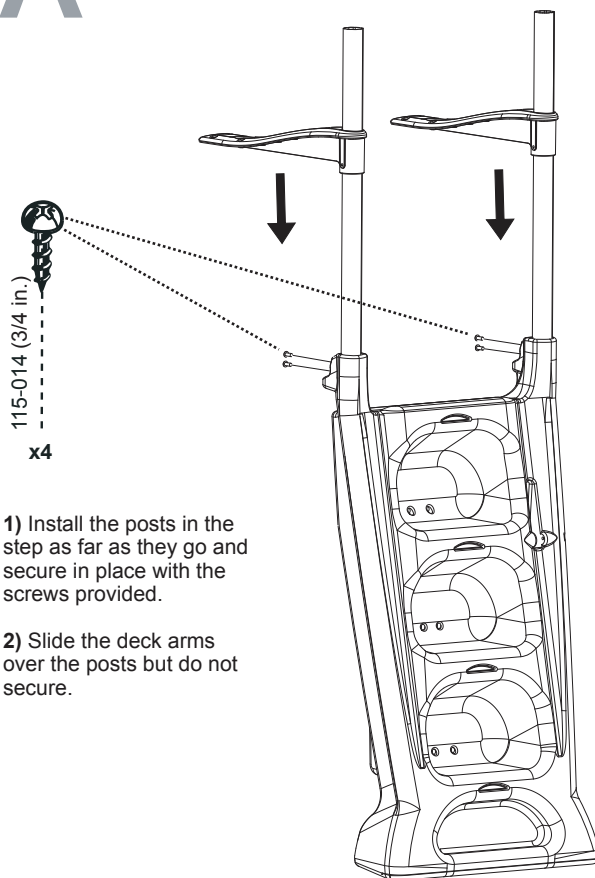

H2O 7000 WITH DECK KIT 0005

Contents of the H2O SKU # 7000

Contents deck kit SKU # 0005

Sand (not included)

⚠ WARNING

- ▶ Install the step on a flat surface.
- ▶ Do not jump or dive from the step.
- ▶ Remove the step from water when temperatures drop below freezing.
- ▶ In winter, the step should be stored in an area protected from snow.
- ▶ Never lift the step by its handrails.
- ▶ Use BATTERY operated tools to avoid electric shock near water.
- ▶ Ensure no corrosive materials are added to the step or hardware kit.
- ▶ The step must be installed per manufacturer's instructions.
- ▶ File off all stripped or sharp edges before assembly to avoid injuries and liner damage.
- ▶ The manufacturer is not responsible for damages or injuries caused by improper installation or use of product.
- ▶ To ease the installation of handrails and bolts, use a screwdriver to line up the holes.
- ▶ **Maximum weight: 300 lbs / 135 kg.**

Required tools (not included)

A

1) Install the posts in the step as far as they go and secure in place with the screws provided.

2) Slide the deck arms over the posts but do not secure.

2257 route 139
Drummondville, Québec
J2A 2G2