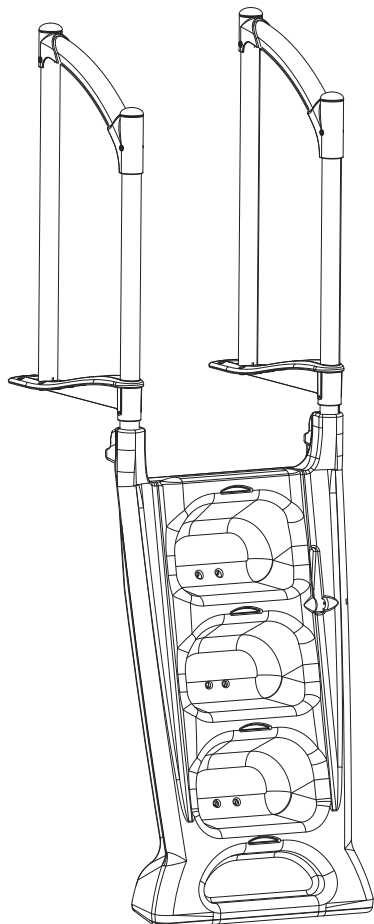

H2O 7000 WITH DECK KIT 0005

Contents of the H2O SKU # 7000

Contents deck kit SKU # 0005

Sand (not included)

⚠ WARNING

- ▶ Install the step on a flat surface.
- ▶ Do not jump or dive from the step.
- ▶ Remove the step from water when temperatures drop below freezing.
- ▶ In winter, the step should be stored in an area protected from snow.
- ▶ Never lift the step by its handrails.
- ▶ Use BATTERY operated tools to avoid electric shock near water.
- ▶ Ensure no corrosive materials are added to the step or hardware kit.
- ▶ The step must be installed per manufacturer's instructions.
- ▶ File off all stripped or sharp edges before assembly to avoid injuries and liner damage.
- ▶ The manufacturer is not responsible for damages or injuries caused by improper installation or use of product.
- ▶ To ease the installation of handrails and bolts, use a screwdriver to line up the holes.
- ▶ **Maximum weight: 300 lbs / 135 kg.**

Required tools (not included)

A

1) Install the posts in the step as far as they go and secure in place with the screws provided.

2) Slide the deck arms over the posts but do not secure.

2257 route 139
Drummondville, Québec
J2A 2G2