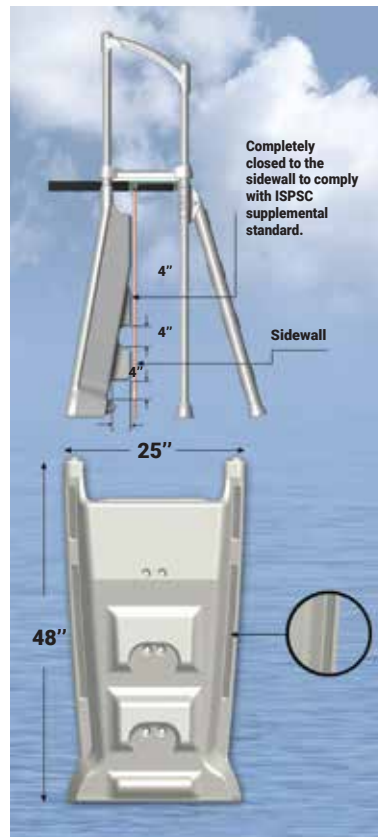

H2O | 7000

Aboveground pool ladder

The H2O ladder is molded in one single piece and entirely closed to make it entrapment-free and child-proof.

The H2O can be assembled with the Classic Ladder 6003 (non regulatory in Quebec) or the Self-Latching Ladder 9600 on pools with no deck.

 136 KG / 300 LBS MAXIMUM WEIGHT	 ROTMOLDED
 10.43 KG / 23 LBS	 IN
 DIMENSIONS 48 X 25 X 12 IN 122 X 63.5 X 30.5 CM	 ONE PIECE
 PEARL GREY	 DARK GREY
 ABOVEGROUND POOL	

Build your system

- Adjustable system for pools 48" to 54"
- Meets ISPSC supplemental standard.
- Integrated handrail for ease of use.
- UPSable.
- Made of UV-resistant polyethylene resin.

A ladder manufacturer shall provide a means to inhibit child entrapment between the ladder and the pool wall and through the risers.

136 KG / 300 LBS MAXIMUM WEIGHT	ROTMOLDED
10.43 KG / 23 LBS	IN
DIMENSIONS 48 X 25 X 12 IN 122 X 63.5 X 30.5 CM	ONE PIECE
PEARL GREY	DARK GREY
ABOVEGROUND POOL	

Better grip for a child!

H2O Combo

OPTIONAL: CLASSIC LADDER | 6003*

- Great stability ensured by supporting straps
- Adjustable system for pools 48" to 54"
- Flip ladder equipped with a safety lock

*Non regulatory in Quebec.