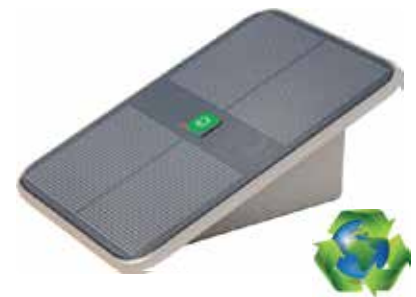

For more information, visit
www.innovaplas.com